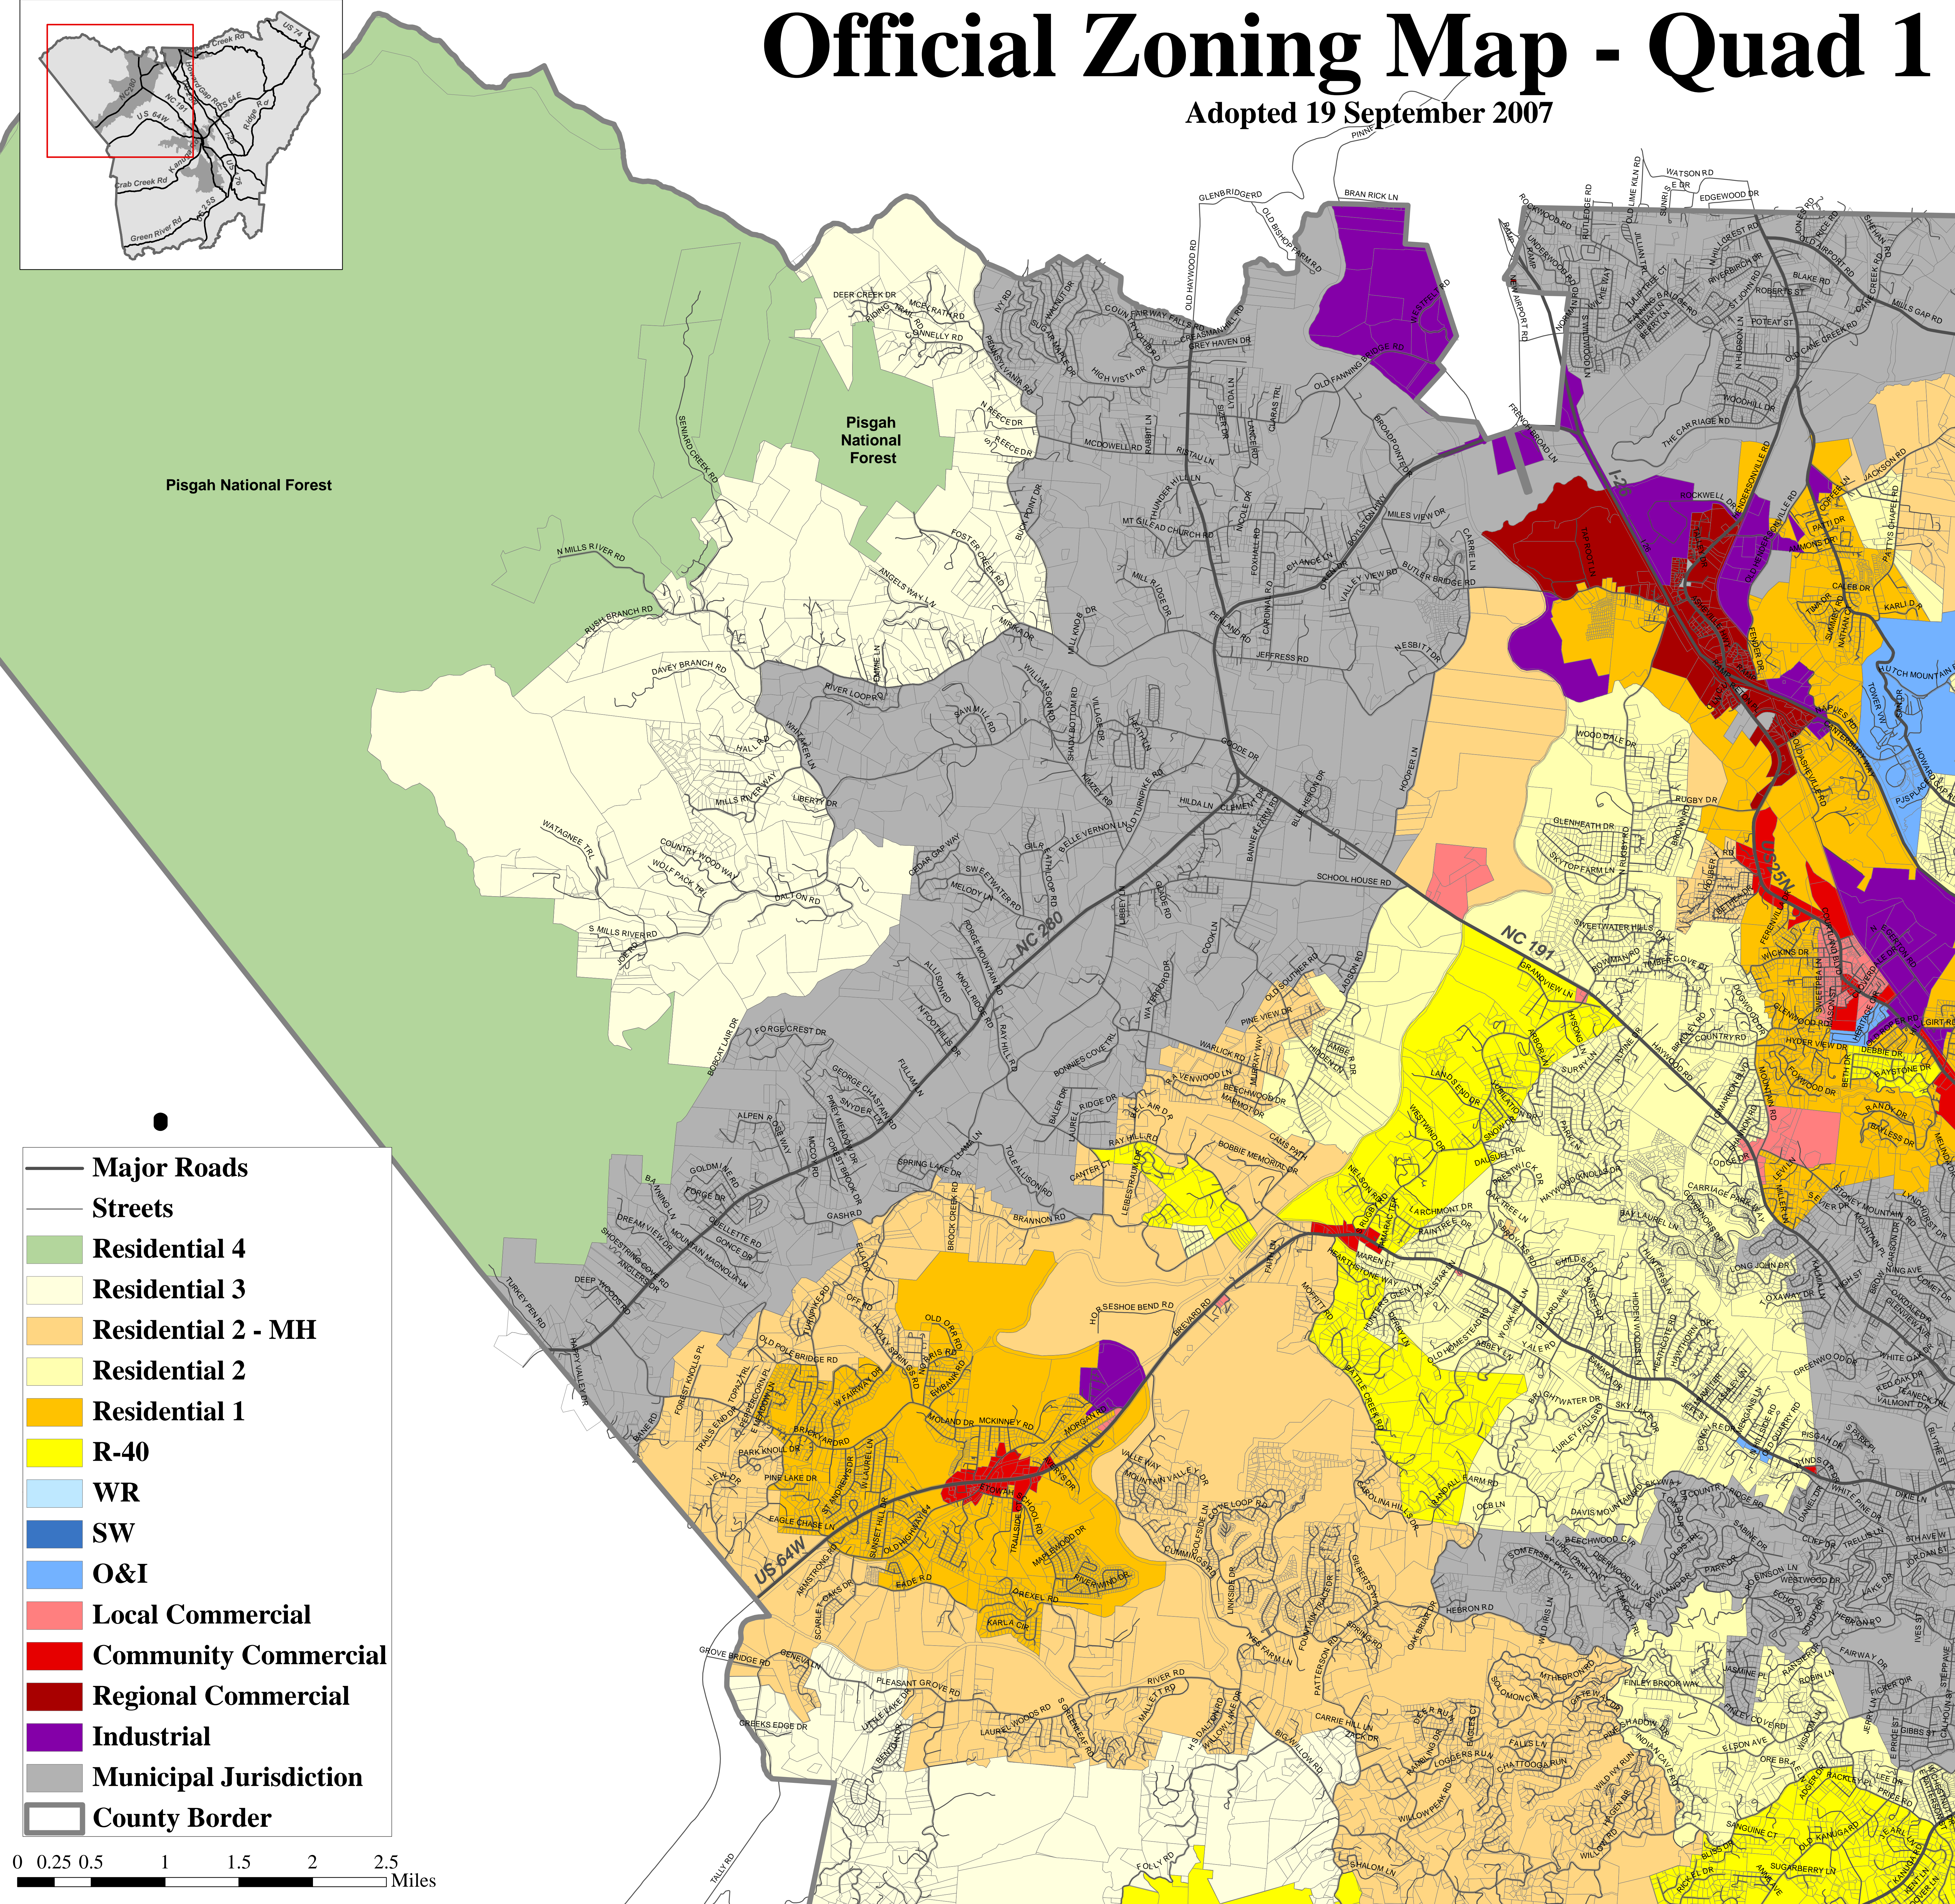

Official Zoning Map - Quad 1

Adopted 19 September 2007

Pisgah National Forest

Pisgah National Forest

-  Major Roads
-  Streets
-  Residential 4
-  Residential 3
-  Residential 2 - MH
-  Residential 2
-  Residential 1
-  R-40
-  WR
-  SW
-  O&I
-  Local Commercial
-  Community Commercial
-  Regional Commercial
-  Industrial
-  Municipal Jurisdiction
-  County Border