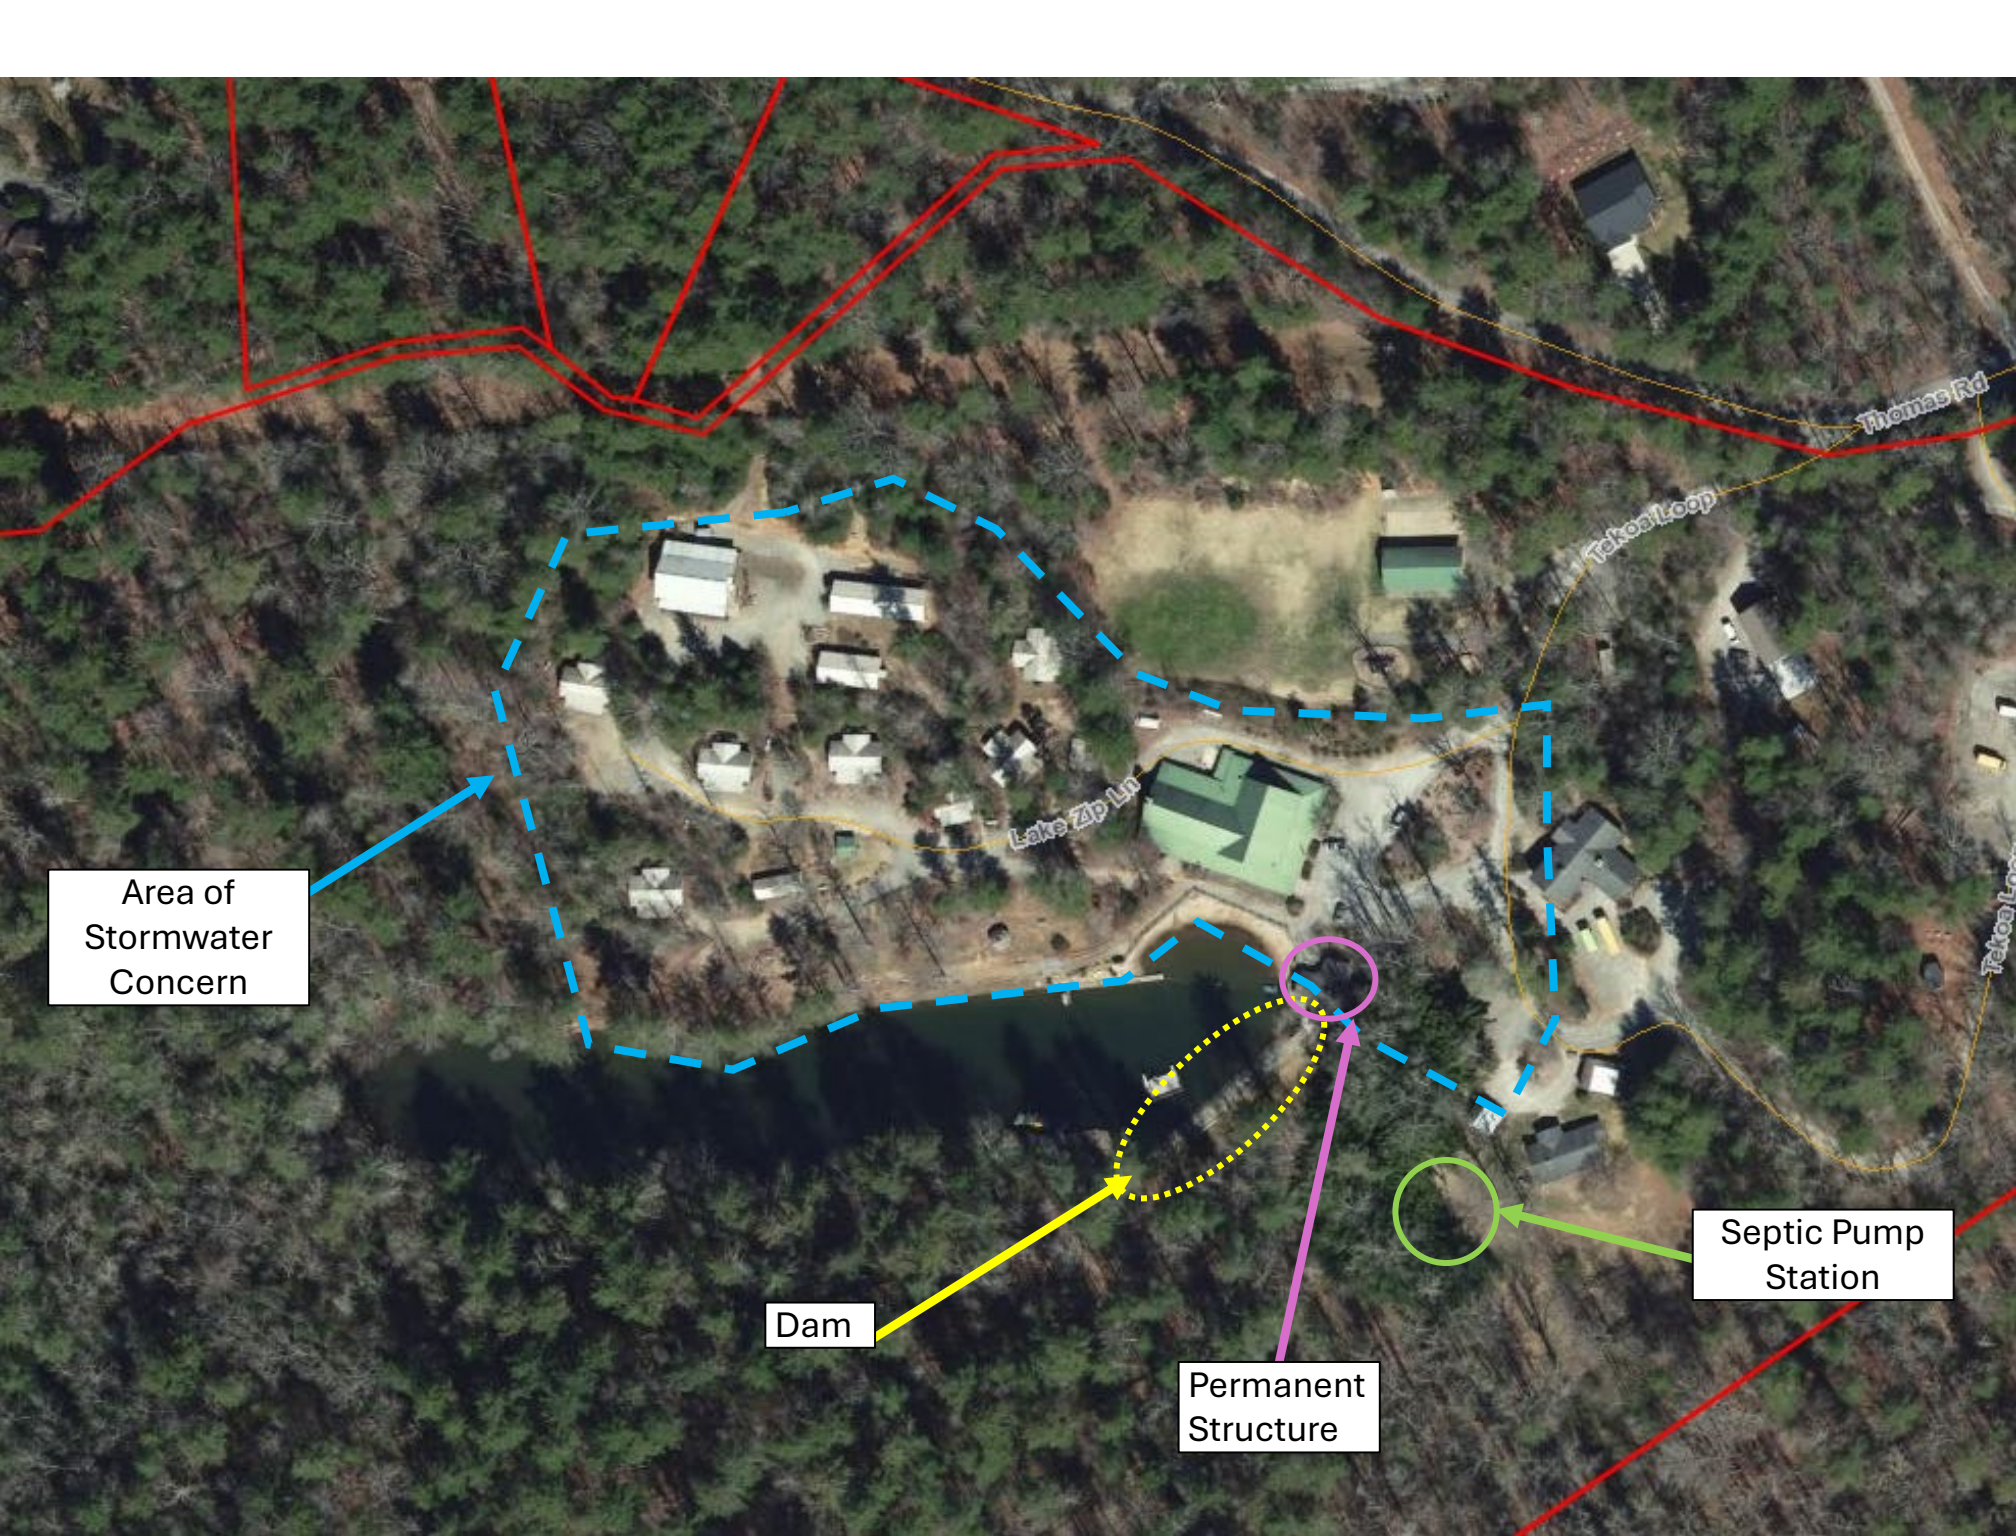

Camp Tekoa

211 Thomas Rd

Hendersonville, NC 28739

Location: 35.261643, -82.507012

All parcels in red are part of the camp.

Area of Stormwater Concern

Dam

Permanent Structure

Septic Pump Station

Thomas Rd

Telkon Loop

Lake Zip Ln

Topography Map